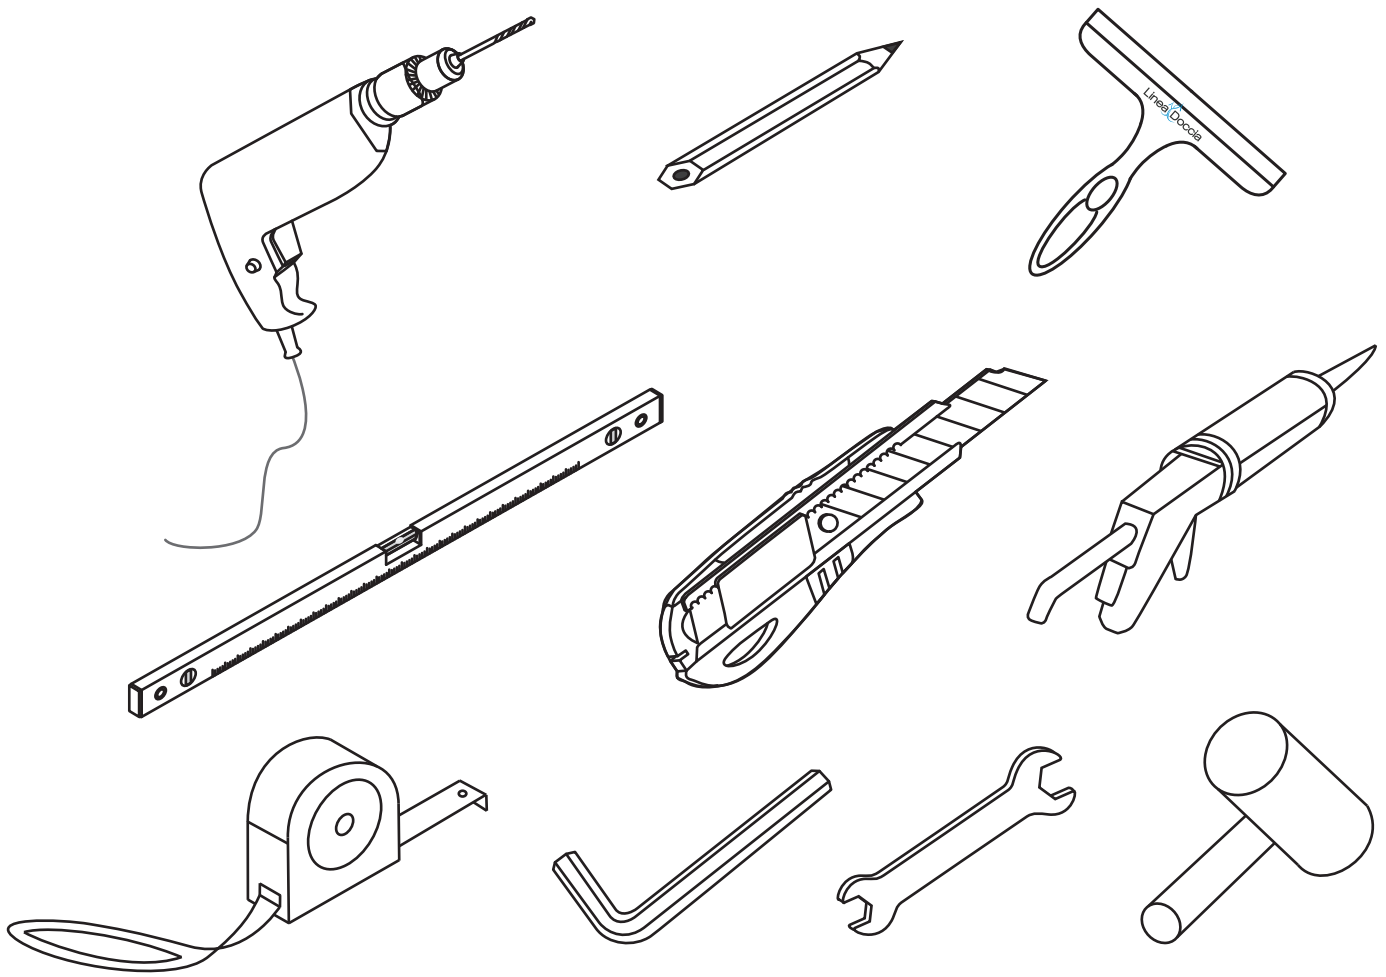

INSTALLATION MANUAL

U U U U; U U

■

BL-301

RoHS   **ISO9001:2000**

size	S1
800X1950	775-805
900X1950	875-905
1000X1950	975-1005
1200X1950	1175-1205

1

2