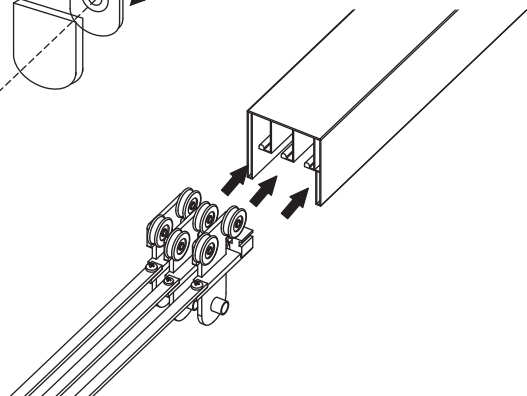

INSTALLATION MANUAL

U U U U; U U

■

BL-301

RoHS   **ISO9001:2000**

size	S1
800X1950	775-805
900X1950	875-905
1000X1950	975-1005
1200X1950	1175-1205

1

2