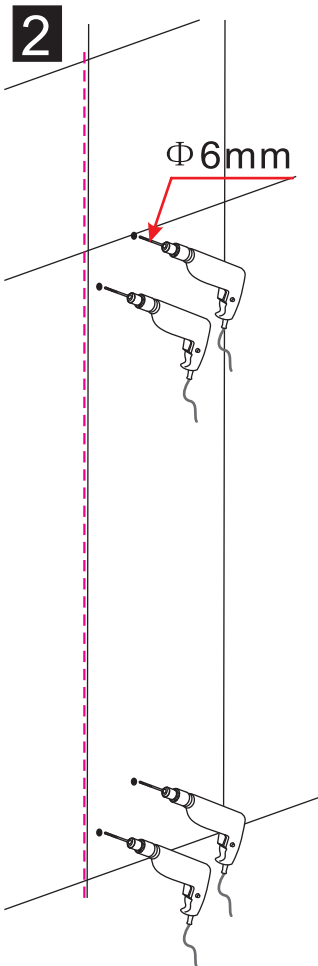

INSTALLATION MANUAL

U U U U; U U

■

BL-301

RoHS   **ISO9001:2000**

size	S1
800X1950	775-805
900X1950	875-905
1000X1950	975-1005
1200X1950	1175-1205

1

2