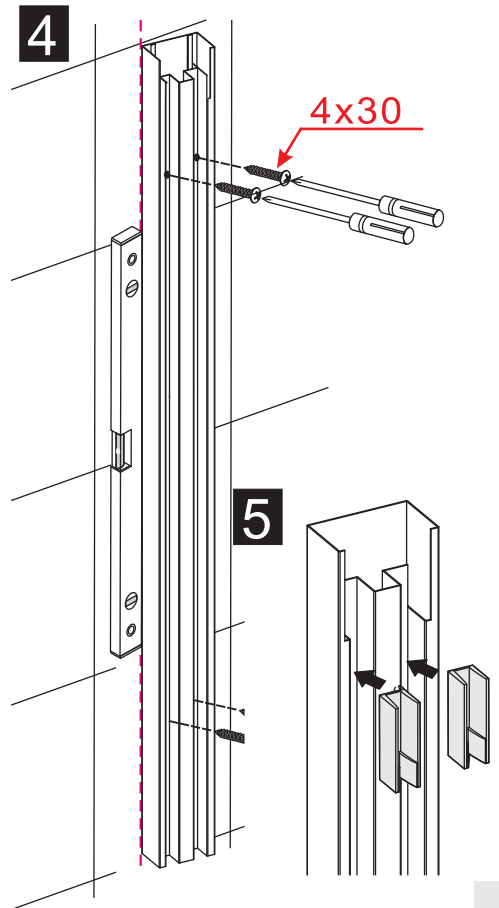

INSTALLATION MANUAL

U U U U; U U

■

BL-301

RoHS   **ISO9001:2000**

size	S1
800X1950	775-805
900X1950	875-905
1000X1950	975-1005
1200X1950	1175-1205

1

2