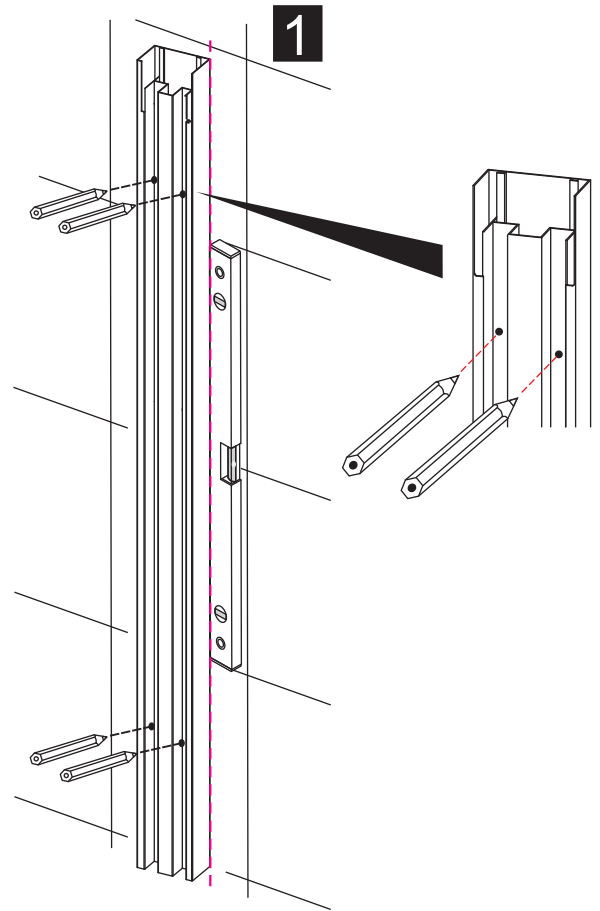

INSTALLATION MANUAL

U U U U; U U

■

BL-301

RoHS   **ISO9001:2000**

size	S1
800X1950	775-805
900X1950	875-905
1000X1950	975-1005
1200X1950	1175-1205

1

2