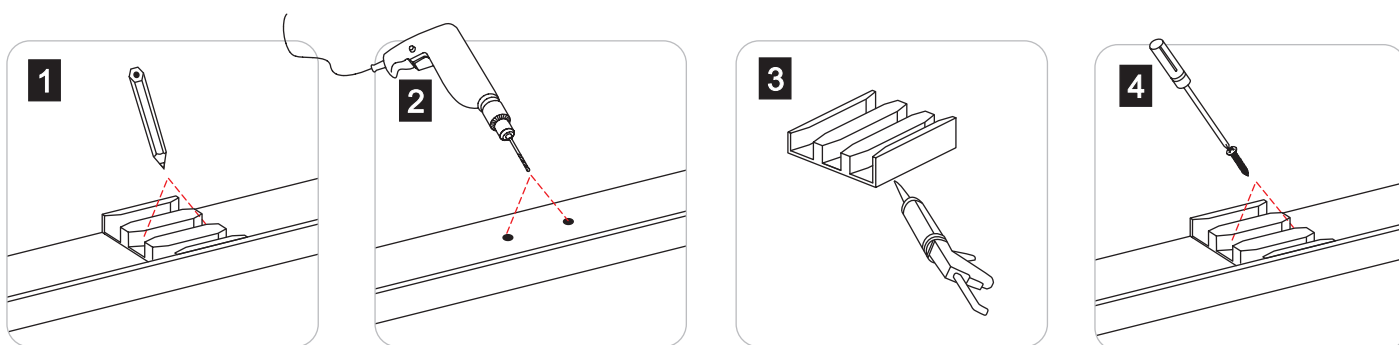

INSTALLATION MANUAL

U U U U; U U

■

BL-301

RoHS   **ISO9001:2000**

size	S1
800X1950	775-805
900X1950	875-905
1000X1950	975-1005
1200X1950	1175-1205

1

2