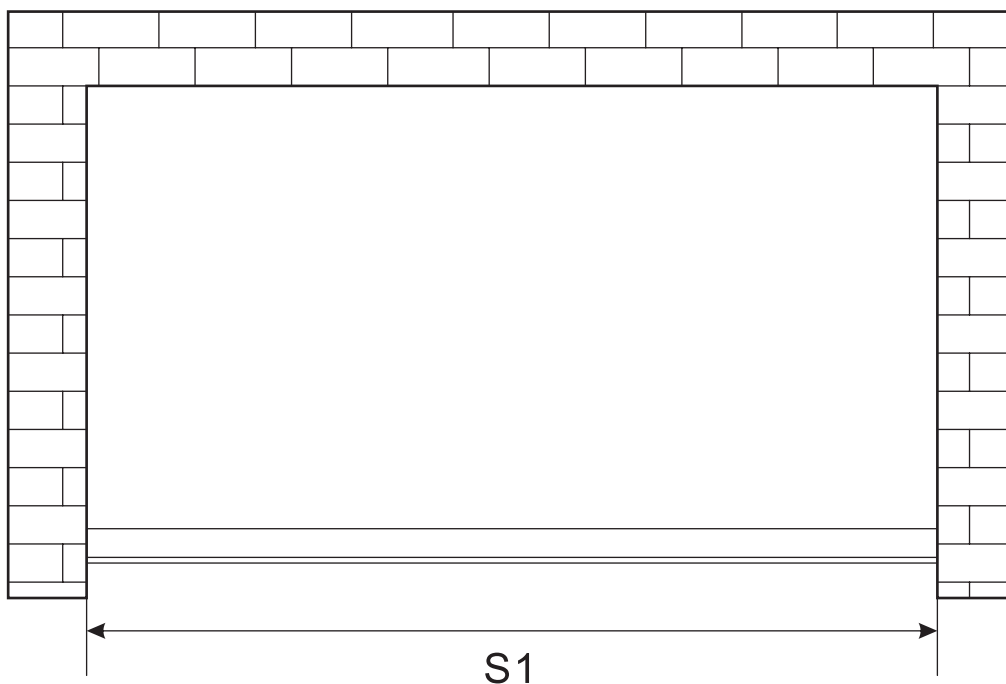

INSTALLATION MANUAL

U U U U; U U

■

BL-301

RoHS   **ISO9001:2000**

size	S1
800X1950	775-805
900X1950	875-905
1000X1950	975-1005
1200X1950	1175-1205

1

2