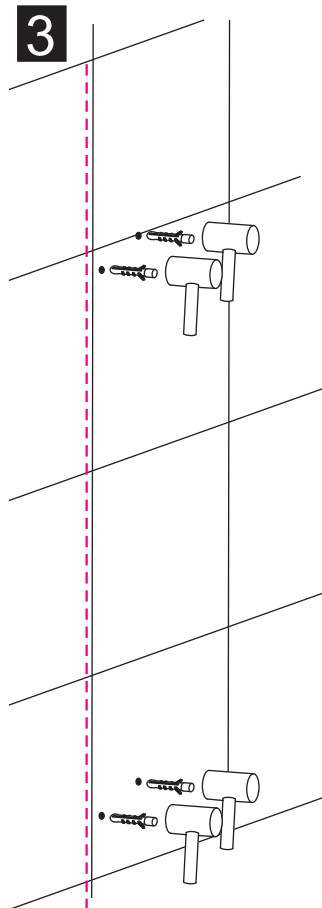

INSTALLATION MANUAL

U U U U; U U

■

BL-301

RoHS   **ISO9001:2000**

size	S1
800X1950	775-805
900X1950	875-905
1000X1950	975-1005
1200X1950	1175-1205

1

2